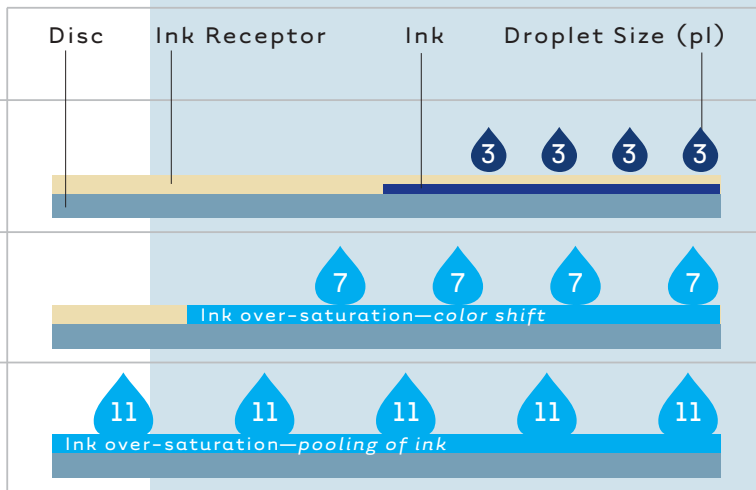

RIMAGE 480i PRINTER

BUILDING ON A QUALITY REPUTATION

The Rimage 480i desktop printer offers affordable, world-class performance — just what you'd expect from the industry leader in quality CD/DVD publishing solutions. Through constant innovation and exceptional engineering, we're committed to finding new and exciting ways to make your business more efficient.

The Rimage 480i print technology is standard in our family of Desktop Publishers. And it's easy to see why. Precision ink application means faster drying time and reduced dot gain. No more pooling, smudging or over-saturation, so you can print text and images perfectly. Highly controlled ink drop placement means faster operation and optimized color resolution. And the Rimage 480i features an attractive streamlined, integrated design. You can count on Rimage innovation and quality for professional results — right from your desktop.

THE RIMAGE 480i SETS A NEW STANDARD

The Rimage 480i's innovative thermal inkjet technology places smaller drops more accurately, giving you superb image and text quality project after project. The smaller droplet size translates to more printed discs per ink cartridge.