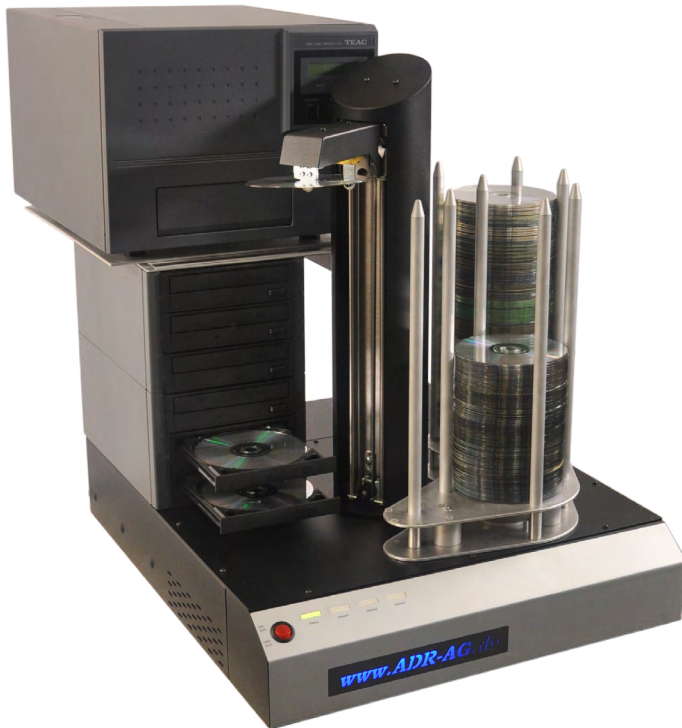

# Cyclone™

## AUTOMATIC CD / DVD DUPLICATOR

available with

### FEATURES:

- ADR industrial robotik
- 4-6 CD / DVD / BD writer
- PC-connected / embedded PC
- Network-software incl. SDK
- 400-600 Disc magazine
- 8 cm / Business card adapter
- 5 years warranty on robotic
- Supports all formats
- InkJet / Thermal / Microdry printers available

The Cyclone duplicator is the largest pc-connected publisher of the ADR series. With a disc capacity of up to 600 discs and 4-6 drives this publisher is ready to meet also the most demanding users needs. All ADR models can be upgraded with Blu-ray drives. The machine can be fitted with an InkJet, Thermal- or Thermal-Transfer-Printer. Special formats like business card CD-R and 8 cm Discs are also supported with optional adapters.