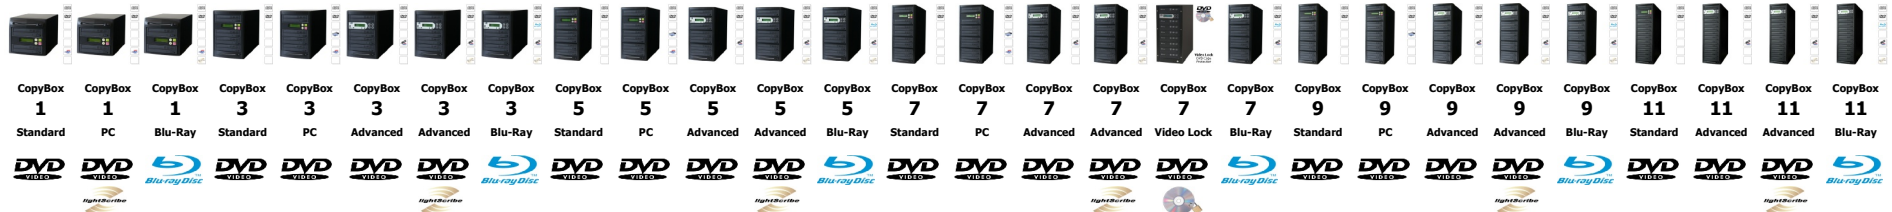

## Productvergelijking CD/DVD/Blu-Ray Duplicators

CopyBox <b>1</b>	CopyBox <b>1</b>	CopyBox <b>1</b>	CopyBox <b>3</b>	CopyBox <b>3</b>	CopyBox <b>3</b>	CopyBox <b>3</b>	CopyBox <b>3</b>	CopyBox <b>3</b>	CopyBox <b>5</b>	CopyBox <b>5</b>	CopyBox <b>5</b>	CopyBox <b>5</b>	CopyBox <b>5</b>	CopyBox <b>7</b>	CopyBox <b>7</b>	CopyBox <b>7</b>	CopyBox <b>7</b>	CopyBox <b>7</b>	CopyBox <b>7</b>	CopyBox <b>9</b>	CopyBox <b>9</b>	CopyBox <b>9</b>	CopyBox <b>9</b>	CopyBox <b>9</b>	CopyBox <b>11</b>	CopyBox <b>11</b>	CopyBox <b>11</b>	CopyBox <b>11</b>
Standard	PC	Blu-Ray	Standard	PC	Advanced	Advanced	Blu-Ray	Standard	PC	Advanced	Advanced	Blu-Ray	Standard	PC	Advanced	Advanced	Video Lock	Blu-Ray	Standard	PC	Advanced	Advanced	Blu-Ray	Standard	Advanced	Advanced	Blu-Ray	

Productcode	CB015	CB01SPC	CB01BDR	CB03S	CB03SPC	CB03A	CB03ALS	CB03BDR	CB05S	CB05SPC	CB05A	CB05ALS	CB05BDR	CB07S	CB07SPC	CB07A	CB07ALS	CB07VL	CB07BDR	CB09S	CB09SPC	CB09A	CB09ALS	CB09BDR	CB11S	CB11A	CB11ALS	CB11BDR
Prijs excl. BTW	€ 175	€ 195	€ 425	€ 245	€ 395	€ 270	€ 310	€ 925	€ 335	€ 485	€ 360	€ 420	€ 1.325	€ 435	€ 585	€ 460	€ 540	€ 1.095	€ 1.725	€ 535	€ 685	€ 560	€ 660	€ 2.125	€ 635	€ 660	€ 780	€ 2.525
Productcode	CB01SLS		CB03SHD		CB03AHD		CB03ALSHD	CB03BDRHD	CB05SHD	CB05AHD		CB05ALSHD	CB05BDRHD	CB07SHD	CB07AHD		CB07ALSHD	CB07BDRHD		CB09SHD	CB09AHD		CB09ALSHD	CB09BDRHD	CB11AHD		CB11ALSHD	CB11BDRHD
Prijs excl. BTW	€ 215		€ 345		€ 370		€ 410	€ 1.025	€ 435	€ 460		€ 520	€ 1.425	€ 535	€ 560		€ 640	€ 1.825		€ 635	€ 660		€ 760	€ 2.225	€ 760		€ 880	€ 2.625