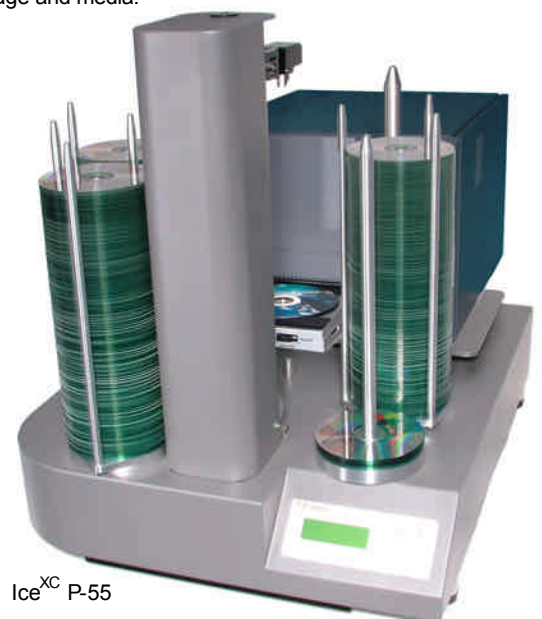

Ice^{xc} P-55

Verity Systems maintains a policy of continuous improvement and reserves the right to amend this specification without notice.

web: www.veritysystems.com

email: sales@veritysystems.com

tel: +44 (0) 1252 317000

fax: +44 (0) 1252 316555